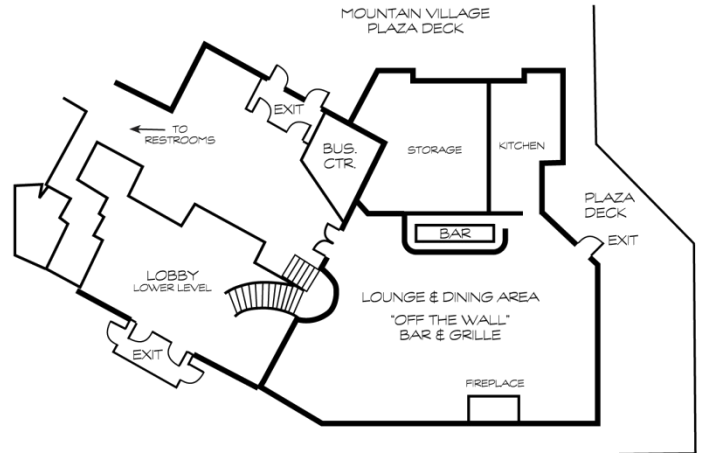

Meeting & Event Space

VILLAGE PLAZA AND K-BAR

- Available Summer Only / Limited Hours
- Centrally located Outdoor Setting
- Large, Flexible Venue with Mountain Backdrop

CAPACITY:

RED CLIFFS LODGE

- Available Winter & Summer
- Spacious Lodge setting with Panoramic Views
- Bar Area, Small Stage and Outdoor Patio

CAPACITY:

THE CORNICHE GRILL

- Available Winter Only / Limited Hours
- Newly Renovated Restaurant Style Venue
- U-Shaped Bar, Private Deck and Small Stage

CAPACITY:

Meeting & Event Space

(Continued)

MONTE WOLF'S RESTAURANT

- Available Winter & Summer / Limited Hours
- Indoor Setting located off the Village Plaza
- Casual Restaurant Venue with Bar

CAPACITY:

OFF THE WALL BAR AND GRILL

- Available Winter & Summer / Limited Hours
- Fine Dining Restaurant with Private Patio
- Large Stone Fireplace & Antler Chandeliers

CAPACITY:

RED CLIFFS CLUB

- Available Winter & Summer
- Wrap around Copper Bar and Fireplace
- Built In AV and Billiard Table Options

CAPACITY: