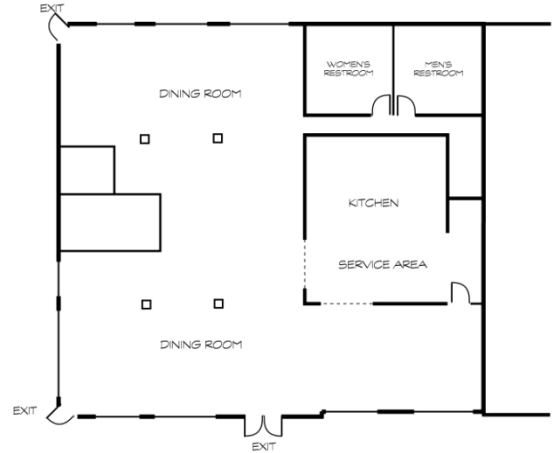

CAPACITY:

THE CORNICHE GRILL

- Available Winter Only / Limited Hours
- Newly Renovated Restaurant Style Venue
- U-Shaped Bar, Private Deck and Small Stage

CAPACITY:

Meeting & Event Space

(Continued)

MONTE WOLF'S RESTAURANT

- Available Winter & Summer / Limited Hours
- Indoor Setting located off the Village Plaza
- Casual Restaurant Venue with Bar

CAPACITY:

OFF THE WALL BAR AND GRILL

- Available Winter & Summer / Limited Hours
- Fine Dining Restaurant with Private Patio
- Large Stone Fireplace & Antler Chandeliers