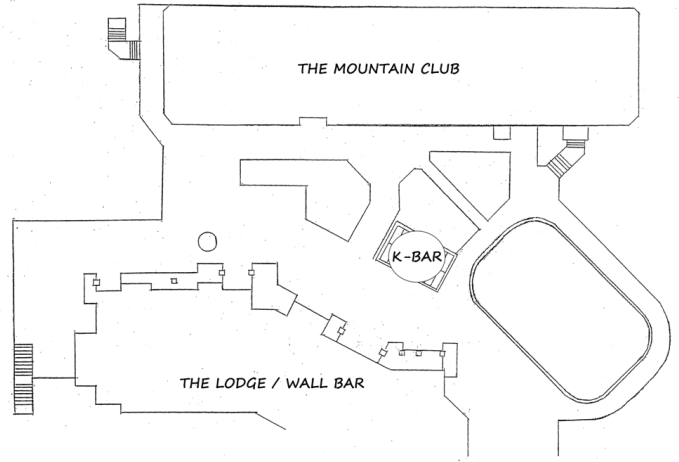

Meeting & Event Space

VILLAGE PLAZA AND K-BAR

- Available Summer Only / Limited Hours
- Centrally located Outdoor Setting
- Large, Flexible Venue with Mountain Backdrop

CAPACITY:

RED CLIFFS LODGE

- Available Winter & Summer
- Spacious Lodge setting with Panoramic Views
- Bar Area, Small Stage and Outdoor Patio

CAPACITY:

THE CORNICHE GRILL

- Available Winter Only / Limited Hours
- Newly Renovated Restaurant Style Venue
- U-Shaped Bar, Private Deck and Small Stage

CAPACITY:

Meeting & Event Space

(Continued)

MONTE WOLF'S RESTAURANT

- Available Winter & Summer / Limited Hours
- Indoor Setting located off the Village Plaza
- Casual Restaurant Venue with Bar

CAPACITY:

OFF THE WALL BAR AND GRILL

- Available Winter & Summer / Limited Hours
- Fine Dining Restaurant with Private Patio
- Large Stone Fireplace & Antler Chandeliers