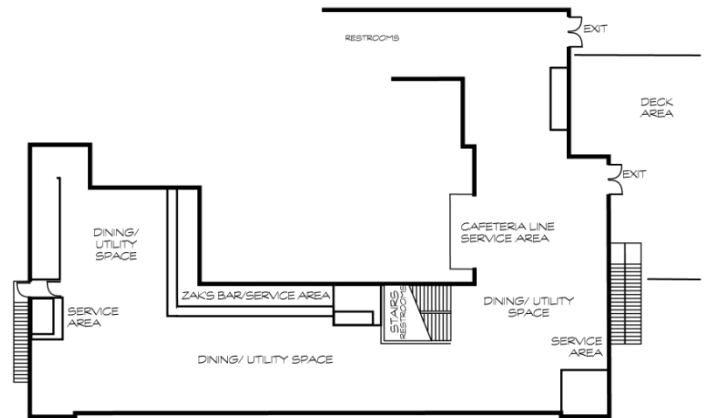

Meeting & Event Space

VILLAGE PLAZA AND K-BAR

- Available Summer Only / Limited Hours
- Centrally located Outdoor Setting
- Large, Flexible Venue with Mountain Backdrop

CAPACITY:

RED CLIFFS LODGE

- Available Winter & Summer
- Spacious Lodge setting with Panoramic Views
- Bar Area, Small Stage and Outdoor Patio

CAPACITY:

THE CORNICHE GRILL

- Available Winter Only / Limited Hours
- Newly Renovated Restaurant Style Venue
- U-Shaped Bar, Private Deck and Small Stage

CAPACITY:

Meeting & Event Space

(Continued)

MONTE WOLF'S RESTAURANT

- Available Winter & Summer / Limited Hours
- Indoor Setting located off the Village Plaza
- Casual Restaurant Venue with Bar

CAPACITY:

OFF THE WALL BAR AND GRILL

- Available Winter & Summer / Limited Hours
- Fine Dining Restaurant with Private Patio
- Large Stone Fireplace & Antler Chandeliers