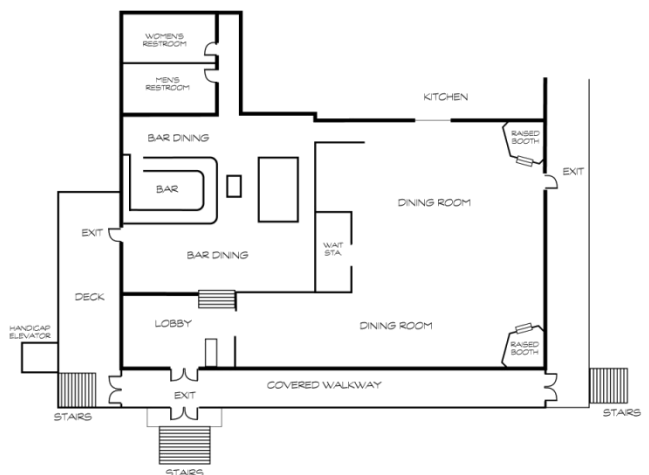

Meeting & Event Space

VILLAGE PLAZA AND K-BAR

- Available Summer Only / Limited Hours
- Centrally located Outdoor Setting
- Large, Flexible Venue with Mountain Backdrop

CAPACITY:

RED CLIFFS LODGE

- Available Winter & Summer
- Spacious Lodge setting with Panoramic Views
- Bar Area, Small Stage and Outdoor Patio

CAPACITY:

THE CORNICHE GRILL

- Available Winter Only / Limited Hours
- Newly Renovated Restaurant Style Venue
- U-Shaped Bar, Private Deck and Small Stage

CAPACITY:

Meeting & Event Space

(Continued)

MONTE WOLF'S RESTAURANT

- Available Winter & Summer / Limited Hours
- Indoor Setting located off the Village Plaza
- Casual Restaurant Venue with Bar

CAPACITY:

OFF THE WALL BAR AND GRILL

- Available Winter & Summer / Limited Hours
- Fine Dining Restaurant with Private Patio
- Large Stone Fireplace & Antler Chandeliers